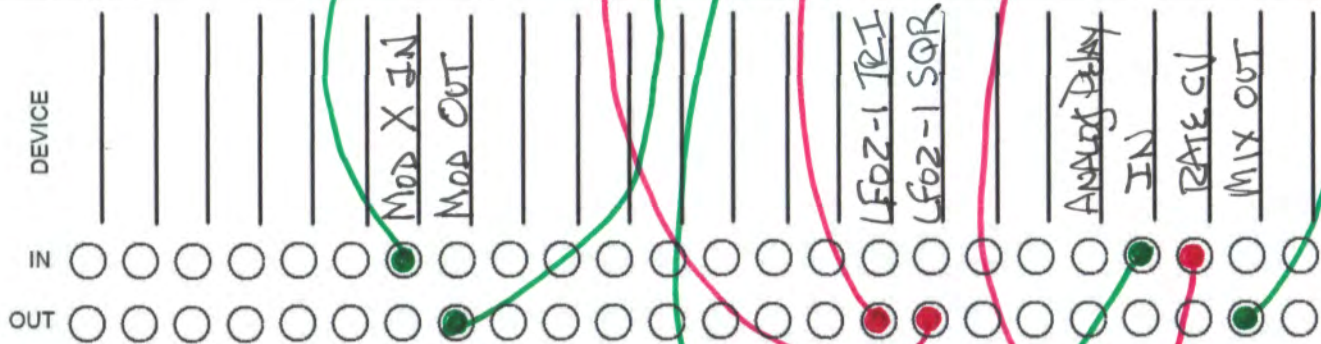

CELL 48 SYSTEM 1

PATCH 131030-1 Delay Sweeps

CELL 48 SYSTEM 2

PATCH: 131030-2 DELAY SWEEP