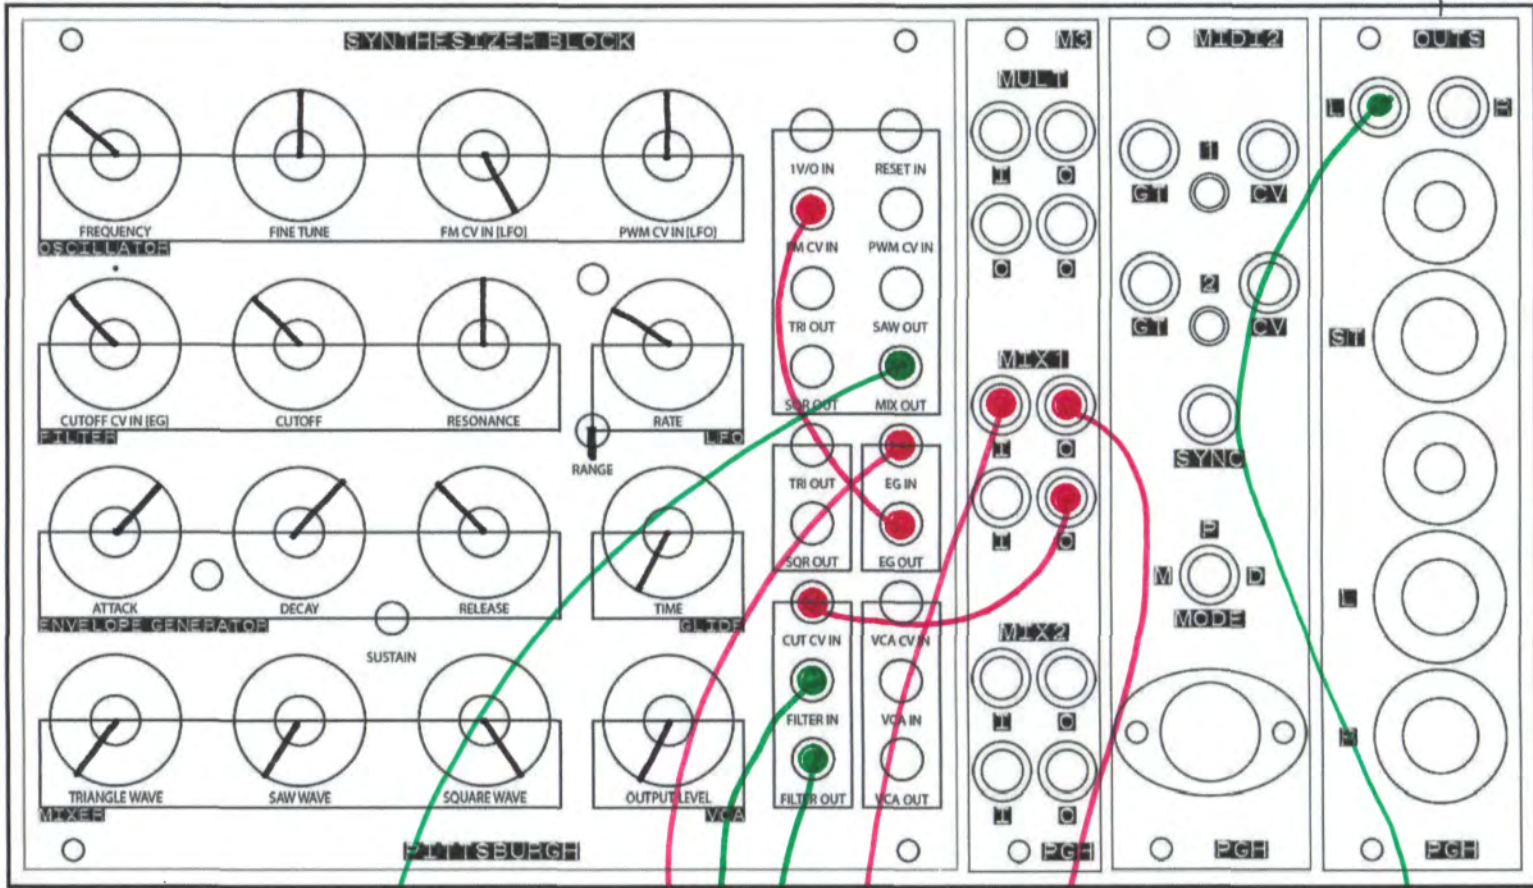

CELL 48 SYSTEM 1

PATCH 131030-1 Delay Sweeps

CELL 48 SYSTEM 2

PATCH: 131030-2 DELAY SWEEP